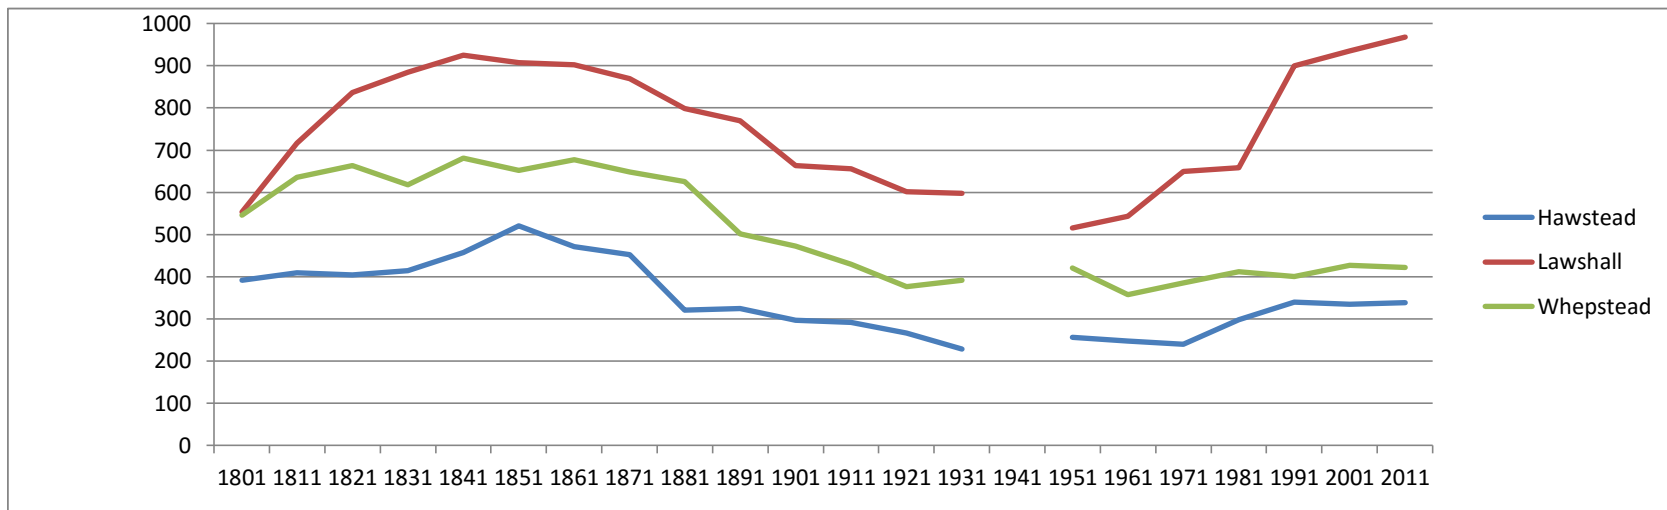

The Population of Hawstead 1801 -  
with neighbouring villages of Lawshall and Whepstead for comparison and trends

Census Year	1801	1811	1821	1831	1841	1851	1861	1871	1881	1891	1901	1911	1921	1931	1941	1951	1961	1971	1981	1991	2001	2011
HAWSTEAD	392	409	404	414	457	520	471	452	321	325	297	292	266	228		256	248	240	298	340	334	338
Lawshall	554	717	837	885	925	908	903	870	799	770	664	656	602	598		516	543	649	658	900	935	968
Whepstead	546	635	664	618	681	652	677	648	625	502	472	430	376	391		421	357	385	412	400	427	422

Area of Hawstead 932ha  
 Area of Lawshall 1,146ha  
 Area of Whepstead 1,106ha

Notes:

No census taken in 1941

Numbers for 1981 = "usually resident" rather than the count on the day of the Census

Numbers for 1991 are taken from SCC tables of population estimates 1991-6: "1991 Final Rebased" column

In the 1980s a new housing estate was built in Lawshall which accounts for the jump in population between 1891-91